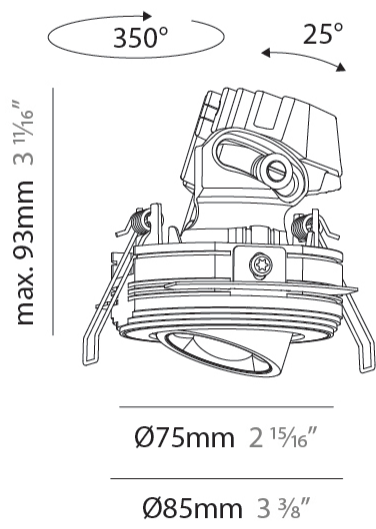

GENERAL

Series: Oiko Pro
 Subseries: Oiko Pro Adjustable
 Brand: Prolicht
 Division: Architectural
 Mounting Type: Trimless
 Mounting Location: Ceiling
 Subcategory: Downlight

PHYSICAL

Shape: Round
 Diameter (mm): 75
 Diameter (in): 2 15/16
 Height (mm): 93
 Height (in): 3 11/16
 Ceiling Thickness (mm): 10 / 12.5 / 15 / 25
 Ceiling Thickness (in): 3/8 or 1/2 or 9/16 or 1
 Min. Recessing Depth (mm): 105
 Min. Recessing Depth (in): 4 1/8
 Light Distribution: Direct
 Diffuser: Lens Pack - Spread Lens / Linear Spread Lens / Honeycomb Louver
 Fixture Finish: SSR / BKV / CWI / CRY / HAB / LAG / UFT / ITA / RUA / RUR / MIC / FTG / MYG / TWT / LOD / PUS / FRO / FUP / KIA / POP / BLS / SPG / MEY / GOH / GUM / CHC / COM / ABZ / JAG / OBR / MOS / ROR
 Fixture Material: Aluminum Die Cast
 Cut-out Measurements: D. 86mm / 3 3/8"

OPTICAL

Reflector°: 60
 Adjustability: Rotational 350° / Tilt 25°

RATINGS AND CERTIFICATIONS

Certified By: Certified for North American Standards
 IP rating: IP20

OIKO PRO ADJUSTABLE TRIMLESS

A35818-

PROJECT