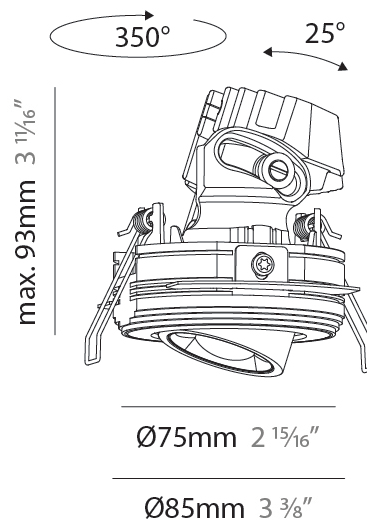

PHYSICAL

Shape: Round
Diameter (mm): 75
Diameter (in): 2 ¹⁵/₁₆
Height (mm): 93
Height (in): 3 ¹¹/₁₆
Ceiling Thickness (mm): 10 / 12.5 / 15 / 25
Ceiling Thickness (in): 3/8 or 1/2 or 9/16 or 1
Min. Recessing Depth (mm): 105
Min. Recessing Depth (in): 4 ¹/₈
Light Distribution: Direct
Diffuser: Lens Pack - Spread Lens / Linear Spread Lens / Honeycomb Louver
Fixture Finish: SSR / BKV / CWI / CRY / HAB / LAG / UFT / ITA / RUA / RUR / MIC / FTG / MYG / TWT / LOD / PUS / FRO / FUP / KIA / POP / BLS / SPG / MEY / GOH / GUM / CHC / COM / ABZ / JAG / OBR / MOS / ROR
Fixture Material: Aluminum Die Cast
Cut-out Measurements: D. 86mm / 3 3/8"

ELECTRICAL

Lamp Type: LED (Zhaga Standard)
Input Wattage (W): 14
Total Output Wattage (W): 12.7
Dimming: Dali Dimming
Driver Included: No
Driver Location: Recessed Housing
Driver Type: Constant Current - Universal (120Vac only for DALI driver)
Driver Class: Class 2
Input Voltage (V): 120 - 277
Constant Current (MA): 700

LED

Number of LEDs: 1
Color Temperature (°K): 2700-6500 Tunable White
Max. Delivered Lumen (lm): 1381
Nominal Lumen (lm): 1460
CRI: >90 CRI
Lamp Life (hrs): 50000
Special LEDs offerings: Tunable White

OPTICAL

Reflector°: 62
Adjustability: Rotational 350° / Tilt 25°

RATINGS AND CERTIFICATIONS

Certified By: Certified for North American Standards
IP rating: IP20